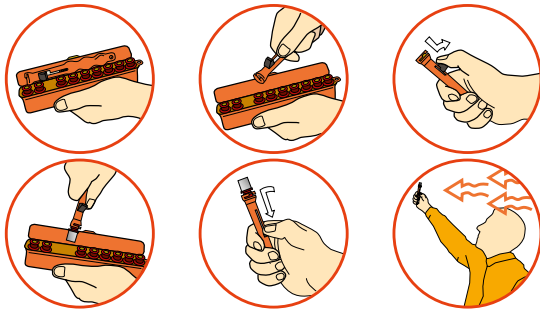

Personal Signal Launcher

Art No. 9194600

The lightweight, Comet Personal Signal Launcher pack contains 9 red aerial flare cartridges and a penjector firing mechanism, all enclosed in a tough, water-resistant case. The penjector is fitted with a stainless-steel spring and striker pin. It features a slot for easy loading and unloading of the flare cartridge with the trigger in the safety catch position.

Application

Comet Personal Signal Launcher are designed primarily for use on yachts, dinghies, Personal Water Craft, canoes and sailboards, but have many applications as a general-purpose distress signal for aviation, hill-walking, climbing, skiing and other outdoor pursuits. Each cartridge projects its payload to a height of 50 metres, burns for over 5 seconds at a minimum of 10,000 candela and is visible for at least 5 miles in daylight increasing to 10 miles at night, depending on weather conditions. Operating instructions are on the case.

Operation

For day or night-use only when rescue services are sighted

1. Open case.
2. Remove penjector from pack.
3. Place trigger in safety catch position.
4. Load the flare cartridge by sliding into slot on penjector.
5. To fire, hold the penjector firmly at arms length above and away from face and body, pull back penjector trigger and release – fire vertically and be prepared for slight recoil and loud report.

Storage

When not carried, the signal should be stored in our robust, specially designed Polybottle, or in a dry location at ambient temperature.

Specifications

- Application: For use in day and night distress signal situations
- Dimensions: 180mm x 58mm x 25mm (7.1 x 2.28 x 1.0 in)
- Height: 50 metres (164')
- Net Explosive Content: Approx 48g per set (1.69 oz)
5.25g per cartridge (0.19 oz)
- Burning time: over 5 seconds
- Light intensity: 10,000 candela
- Weight: 190g (6.7oz) in display box
147g (5.19oz) just the magazine filled with nine cartridges and the signal pen